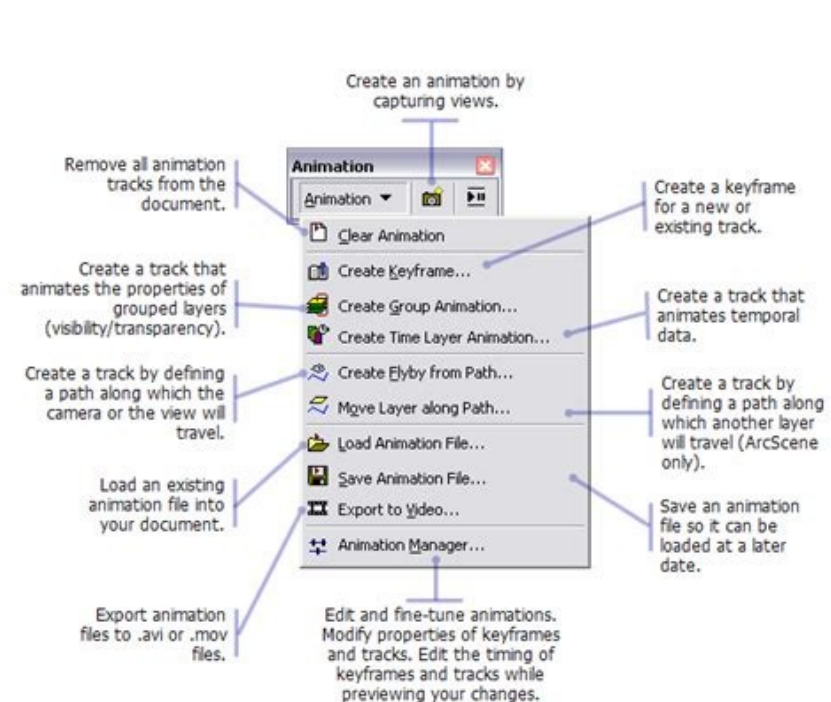

Animator's toolbar pro

Animator's toolbar pro mega. Animator's toolbar pro free download. Animator's toolbar pro descargar gratis. Animator's toolbar pro crack. Animator's toolbar pro. Animator's toolbar pro free. Animator's toolbar pro download.